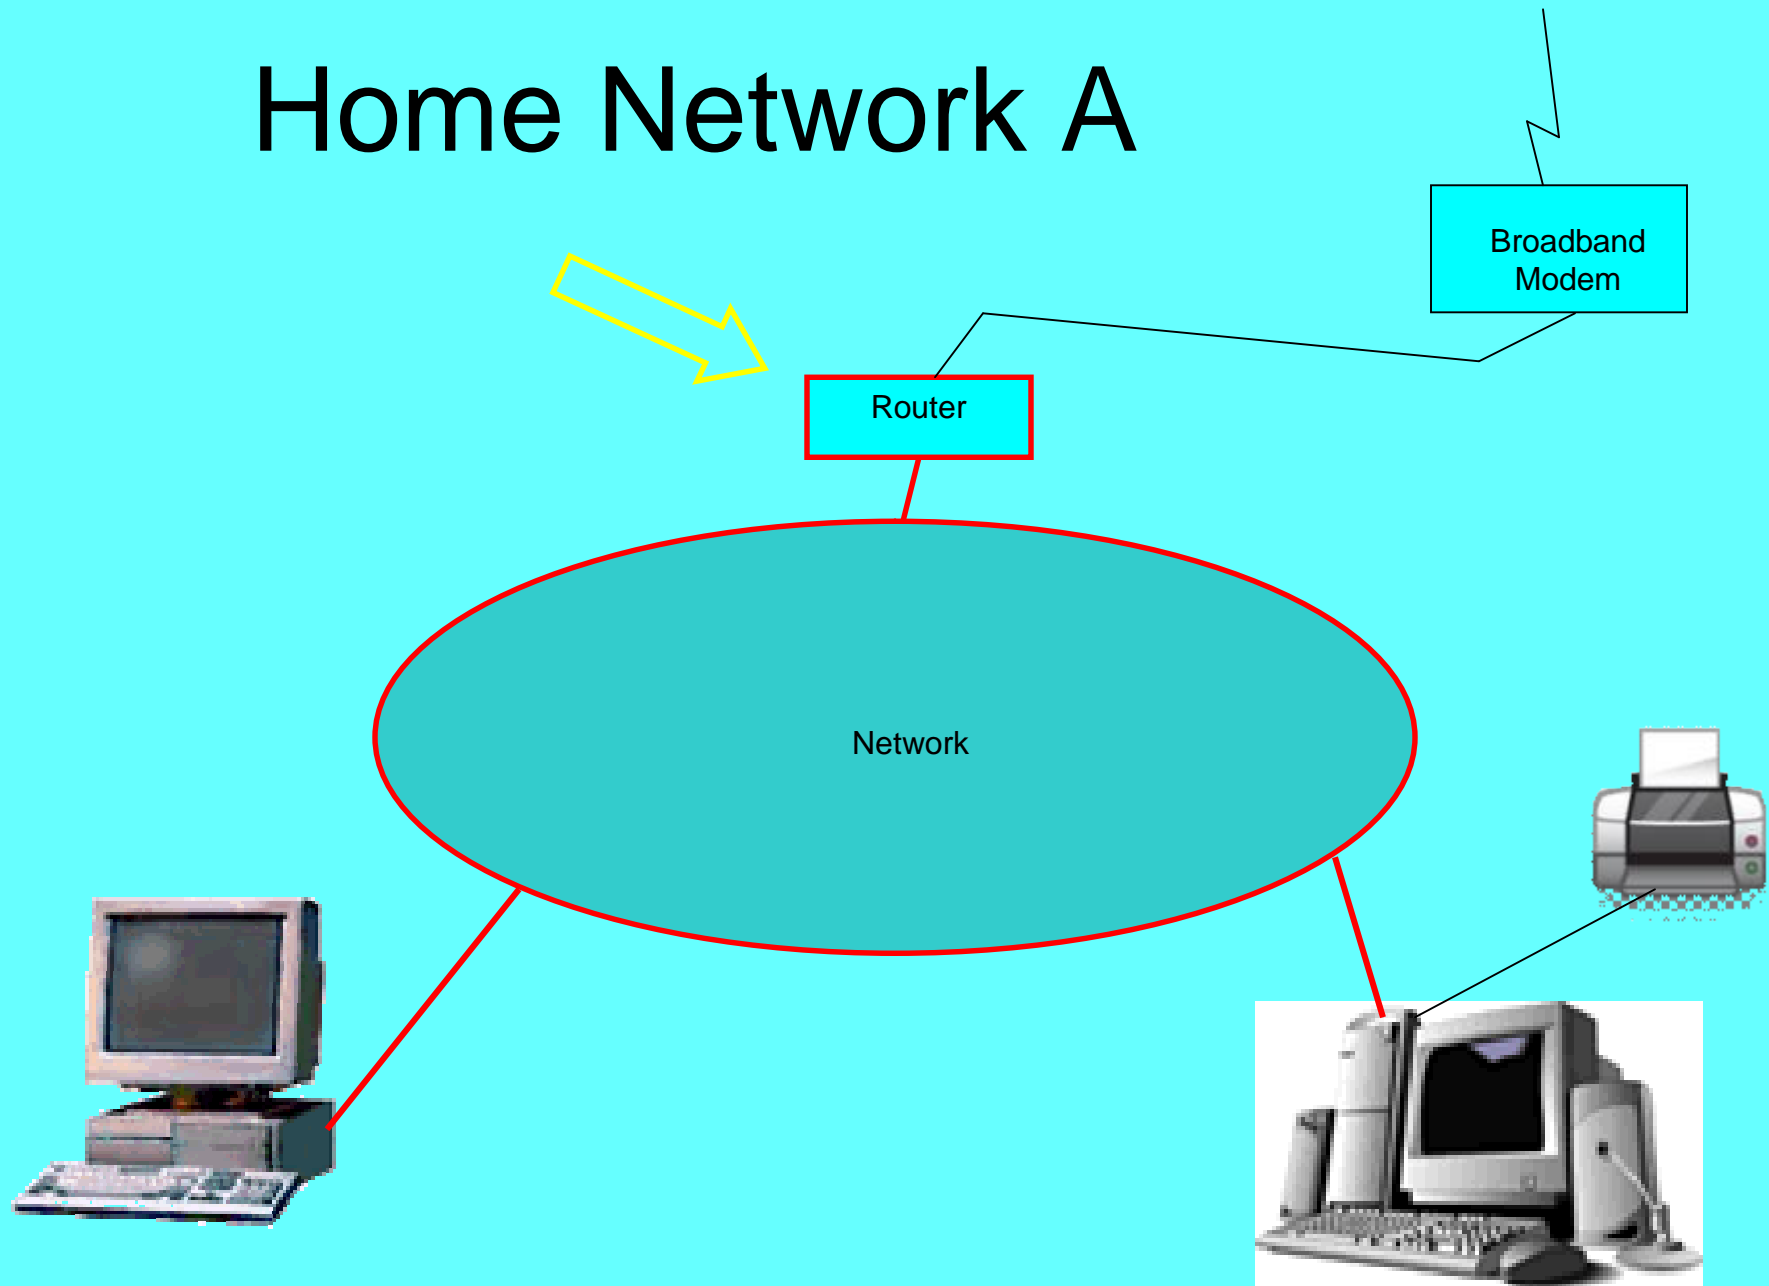

Windows[®]
Home Server

Microsoft

HP MediaSmart Server

Home Environment A

Home Environment B

Home Environment C

Broadband
Modem

Home Network A

Home Network B

Home Network C

Home Network D

Home Network E

What is MS Home Server?

- An Operating System in effect designed to run on a networked computer in a home environment.
- The networked computer will contain all digital data (files & folders), photos, music, videos, etc.
- The networked computer does not require a monitor, keyboard, or a mouse.

Highlights of Home Server

- Digital memories and media stored and organized in a central location
- Home computers backed up daily, automatically
- Simple restore of lost files or even entire hard drive contents
- Complete access to files from both inside and outside the home
- A secure and personalized website address for sharing photos and home videos
- Easily add storage space and new software capabilities