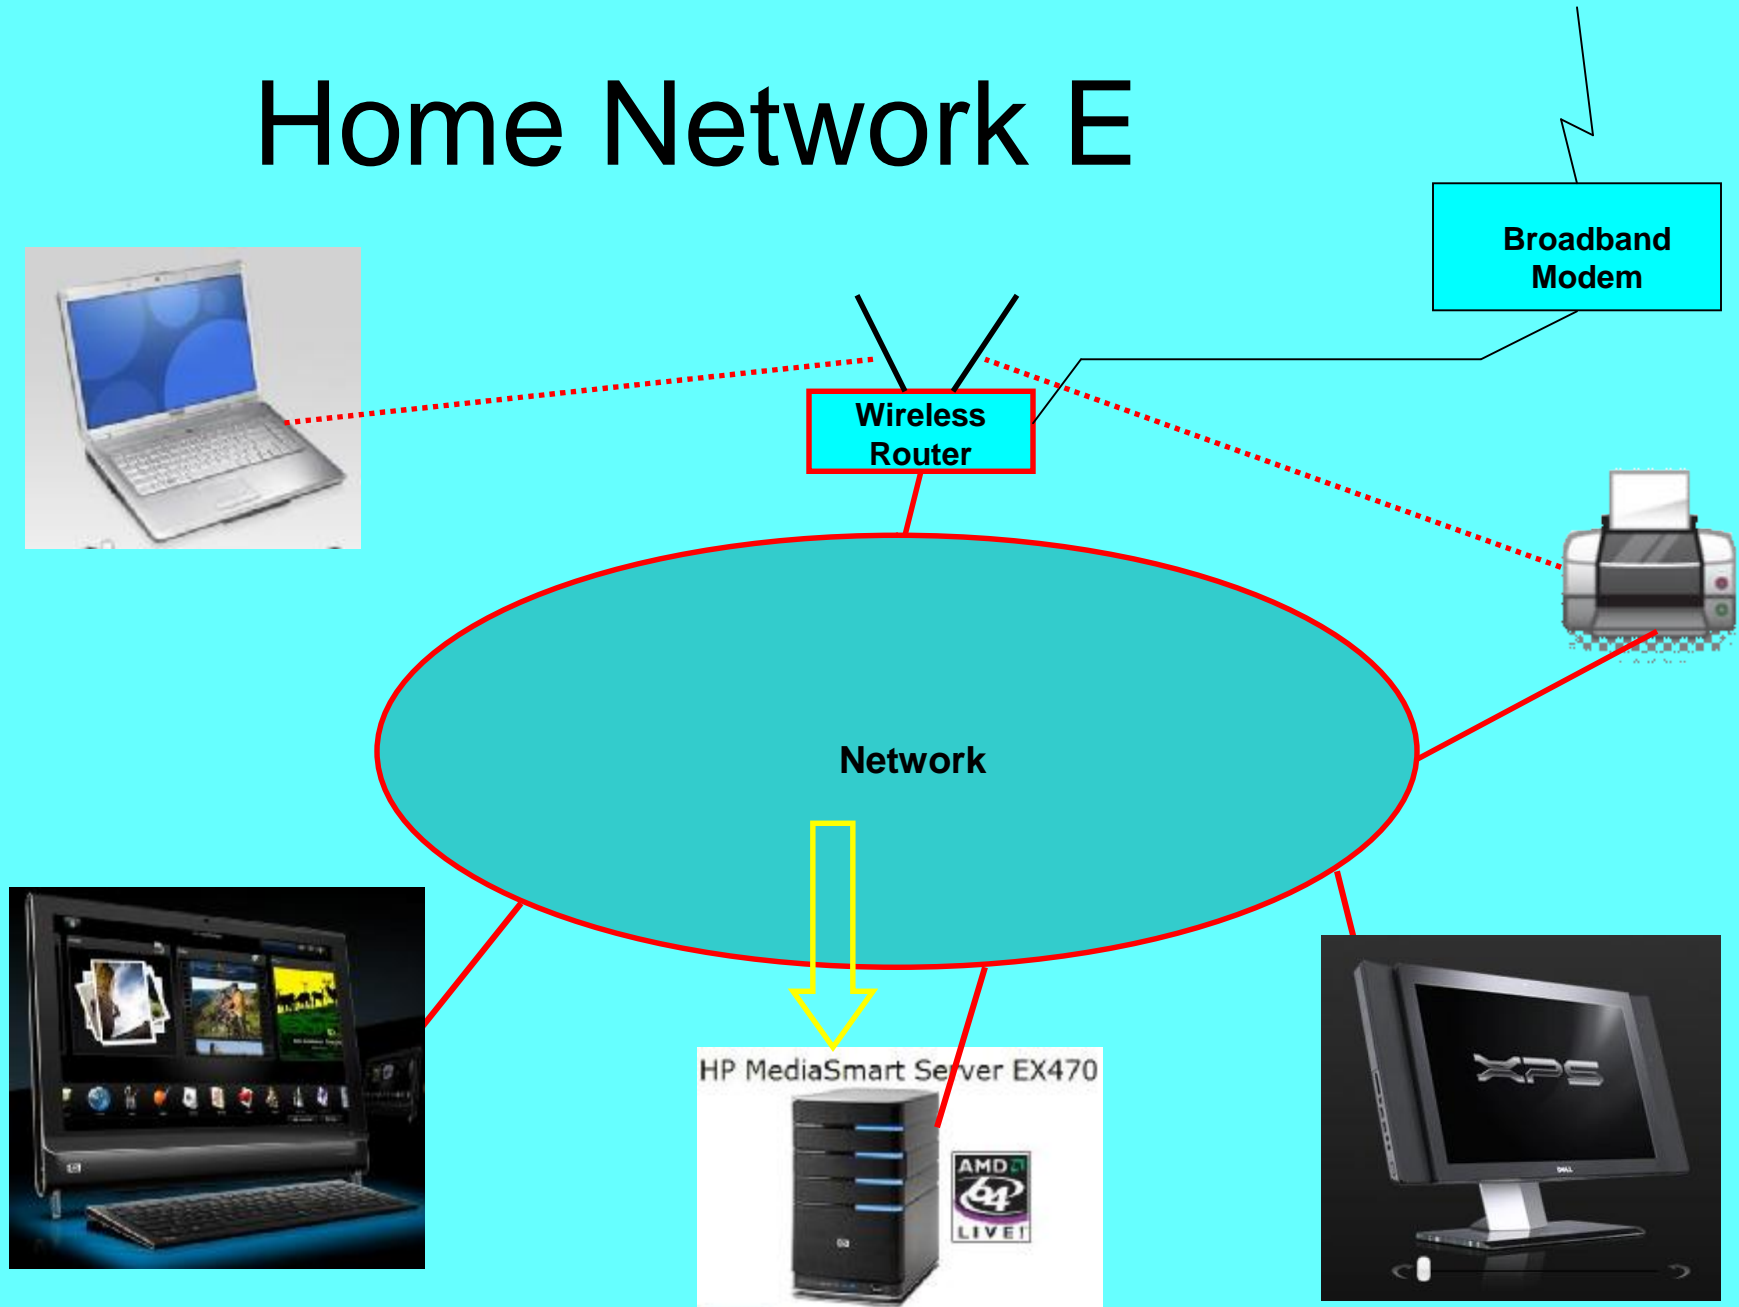

Windows[®]
Home Server

Microsoft

HP MediaSmart Server

Home Environment A

Home Environment B

Home Environment C

Broadband
Modem

Home Network A

Home Network B

Home Network C

Home Network D

Home Network E

What is MS Home Server?

- An Operating System in effect designed to run on a networked computer in a home environment.
- The networked computer will contain all digital data (files & folders), photos, music, videos, etc.
- The networked computer does not require a monitor, keyboard, or a mouse.

Highlights of Home Server

- Digital memories and media stored and organized in a central location
- Home computers backed up daily, automatically
- Simple restore of lost files or even entire hard drive contents
- Complete access to files from both inside and outside the home
- A secure and personalized website address for sharing photos and home videos
- Easily add storage space and new software capabilities