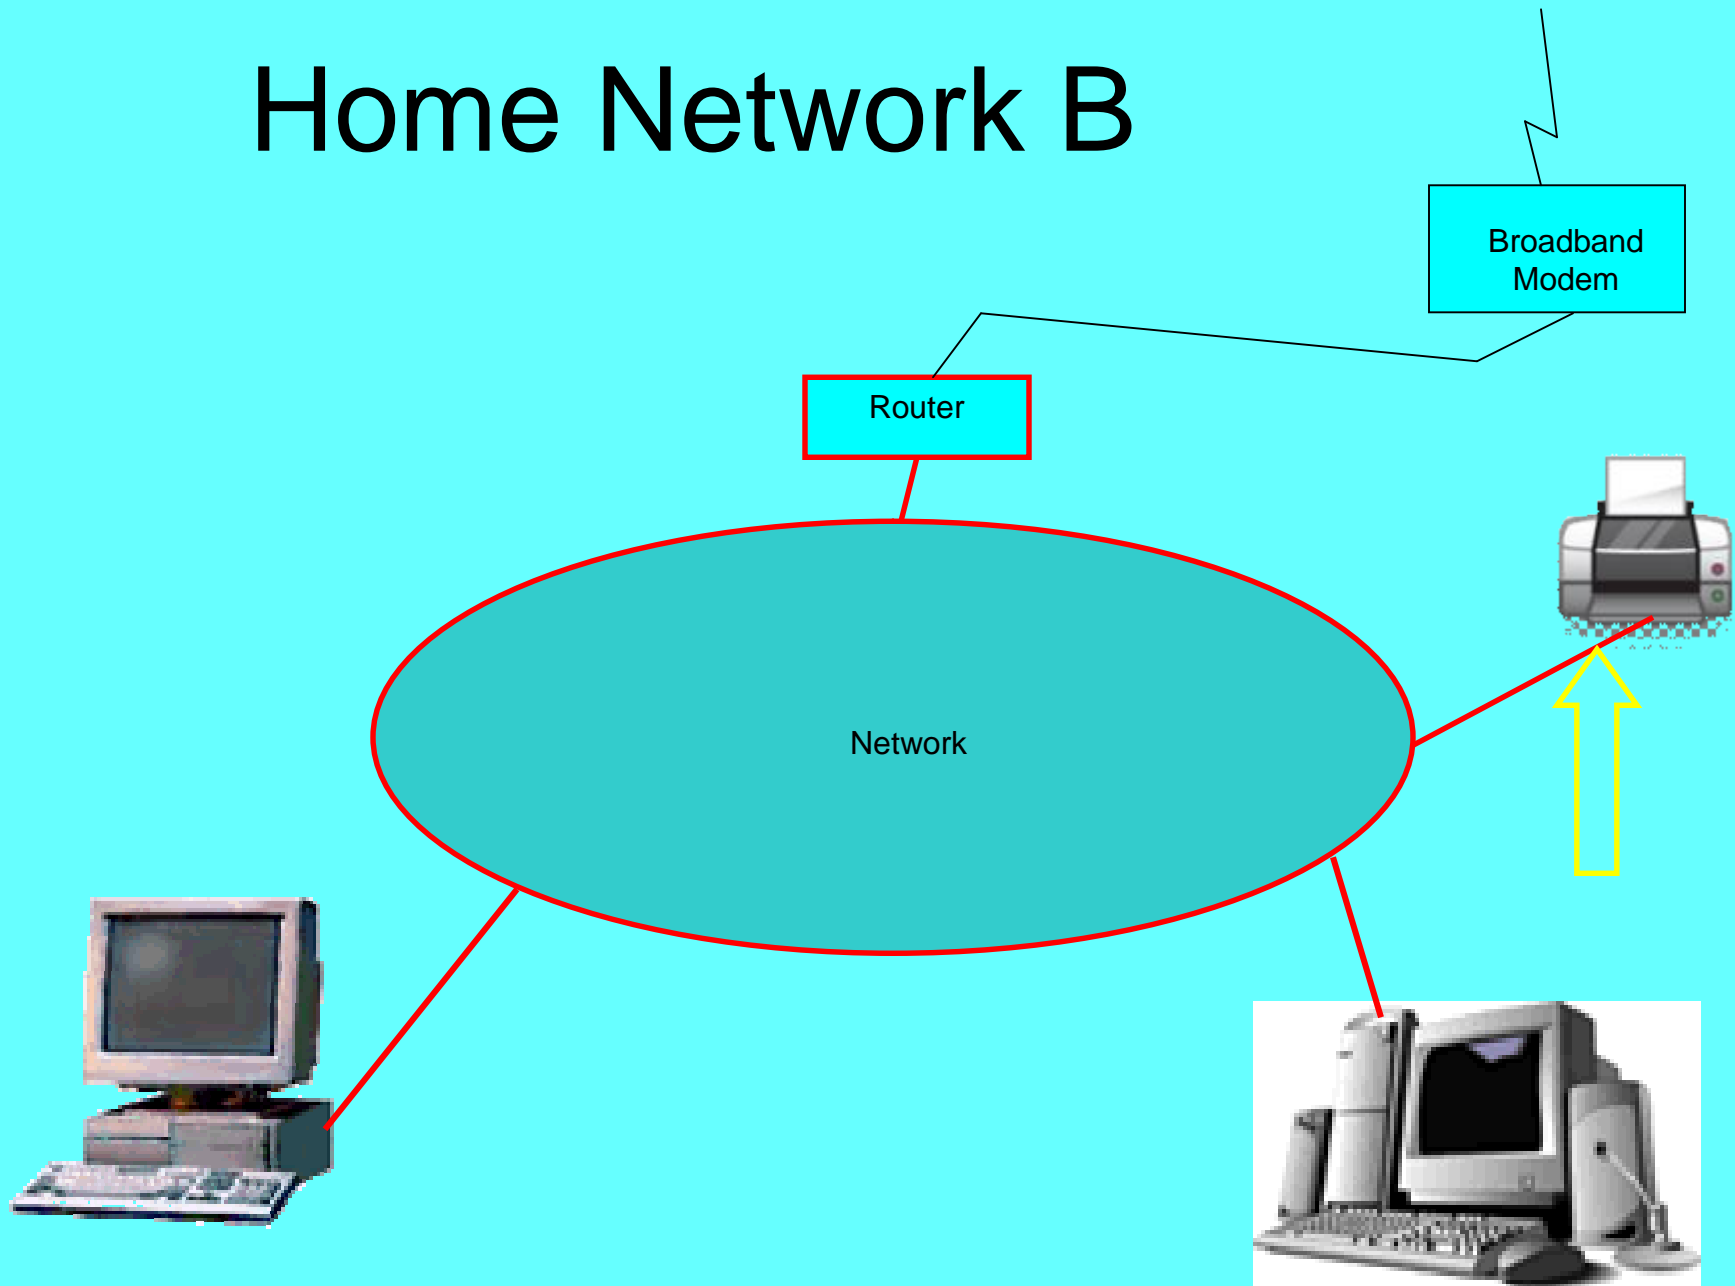

Windows[®]
Home Server

Microsoft

HP MediaSmart Server

Home Environment A

Home Environment B

Home Environment C

Broadband
Modem

Home Network A

Home Network B

Home Network C

Home Network D

Home Network E

What is MS Home Server?

- An Operating System in effect designed to run on a networked computer in a home environment.
- The networked computer will contain all digital data (files & folders), photos, music, videos, etc.
- The networked computer does not require a monitor, keyboard, or a mouse.

Highlights of Home Server

- Digital memories and media stored and organized in a central location
- Home computers backed up daily, automatically
- Simple restore of lost files or even entire hard drive contents
- Complete access to files from both inside and outside the home
- A secure and personalized website address for sharing photos and home videos
- Easily add storage space and new software capabilities