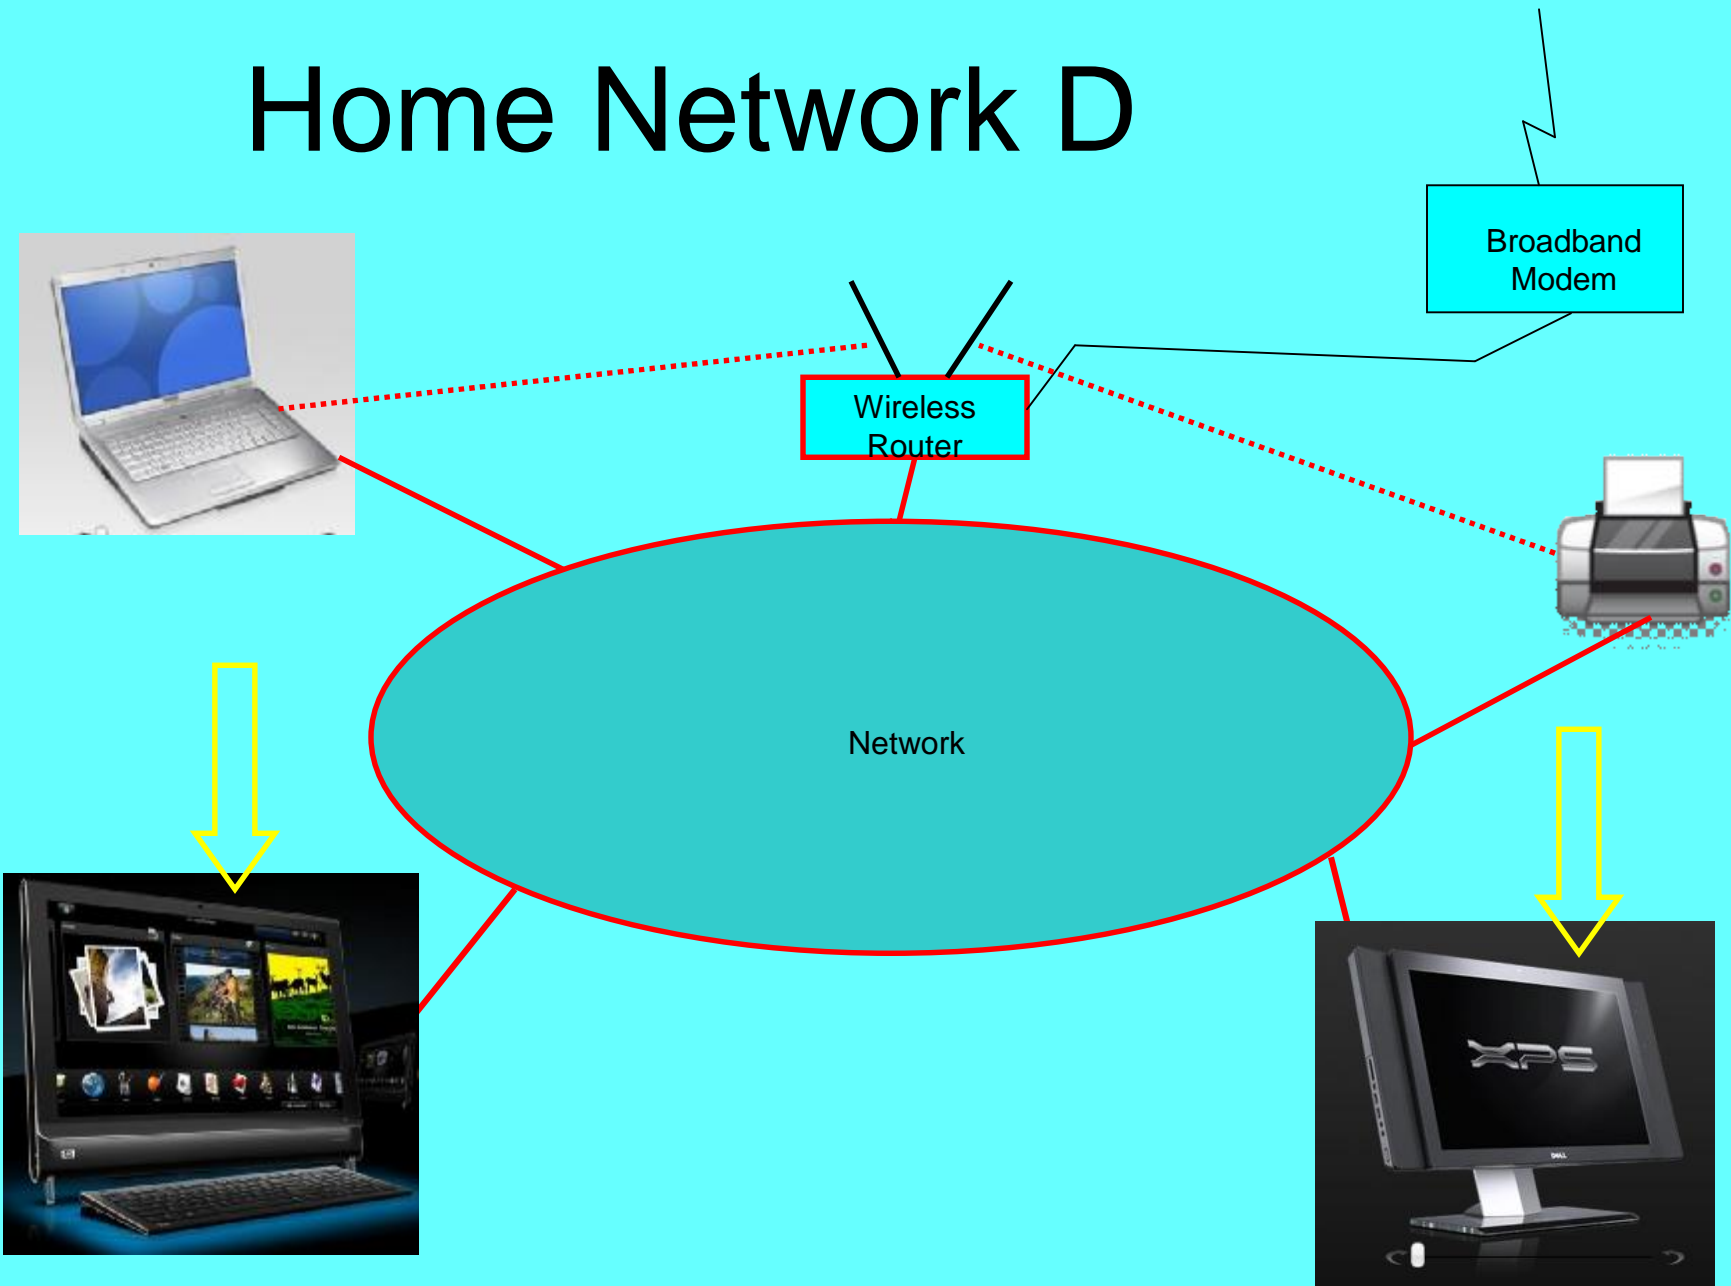

Windows[®]
Home Server

Microsoft

HP MediaSmart Server

Home Environment A

Home Environment B

Home Environment C

Broadband
Modem

Home Network A

Home Network B

Home Network C

Home Network D

Home Network E

What is MS Home Server?

- An Operating System in effect designed to run on a networked computer in a home environment.
- The networked computer will contain all digital data (files & folders), photos, music, videos, etc.
- The networked computer does not require a monitor, keyboard, or a mouse.

Highlights of Home Server

- Digital memories and media stored and organized in a central location
- Home computers backed up daily, automatically
- Simple restore of lost files or even entire hard drive contents
- Complete access to files from both inside and outside the home
- A secure and personalized website address for sharing photos and home videos
- Easily add storage space and new software capabilities