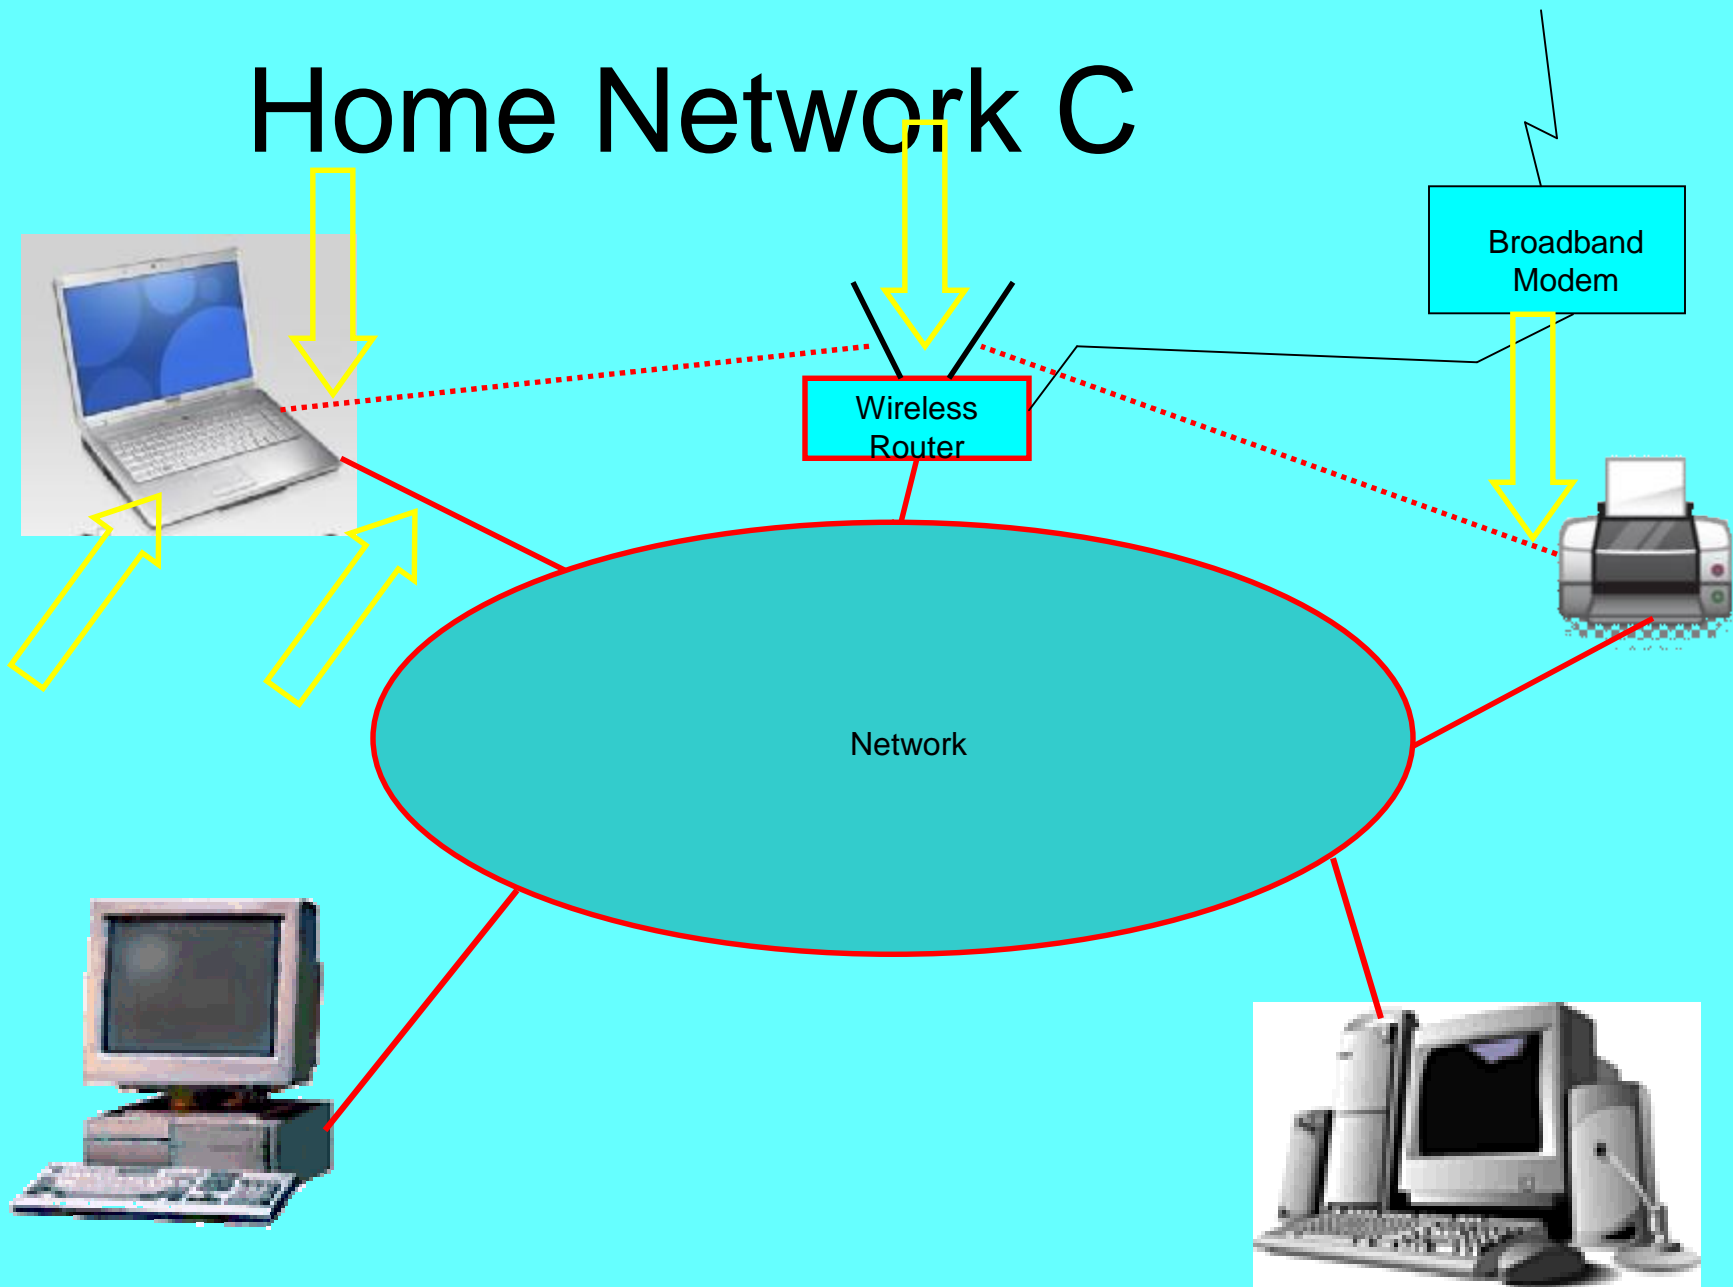

Windows[®]
Home Server

Microsoft

HP MediaSmart Server

Home Environment A

Home Environment B

Home Environment C

Broadband
Modem

Home Network A

Home Network B

Home Network C

Home Network D

Home Network E

What is MS Home Server?

- An Operating System in effect designed to run on a networked computer in a home environment.
- The networked computer will contain all digital data (files & folders), photos, music, videos, etc.
- The networked computer does not require a monitor, keyboard, or a mouse.

Highlights of Home Server

- Digital memories and media stored and organized in a central location
- Home computers backed up daily, automatically
- Simple restore of lost files or even entire hard drive contents
- Complete access to files from both inside and outside the home
- A secure and personalized website address for sharing photos and home videos
- Easily add storage space and new software capabilities