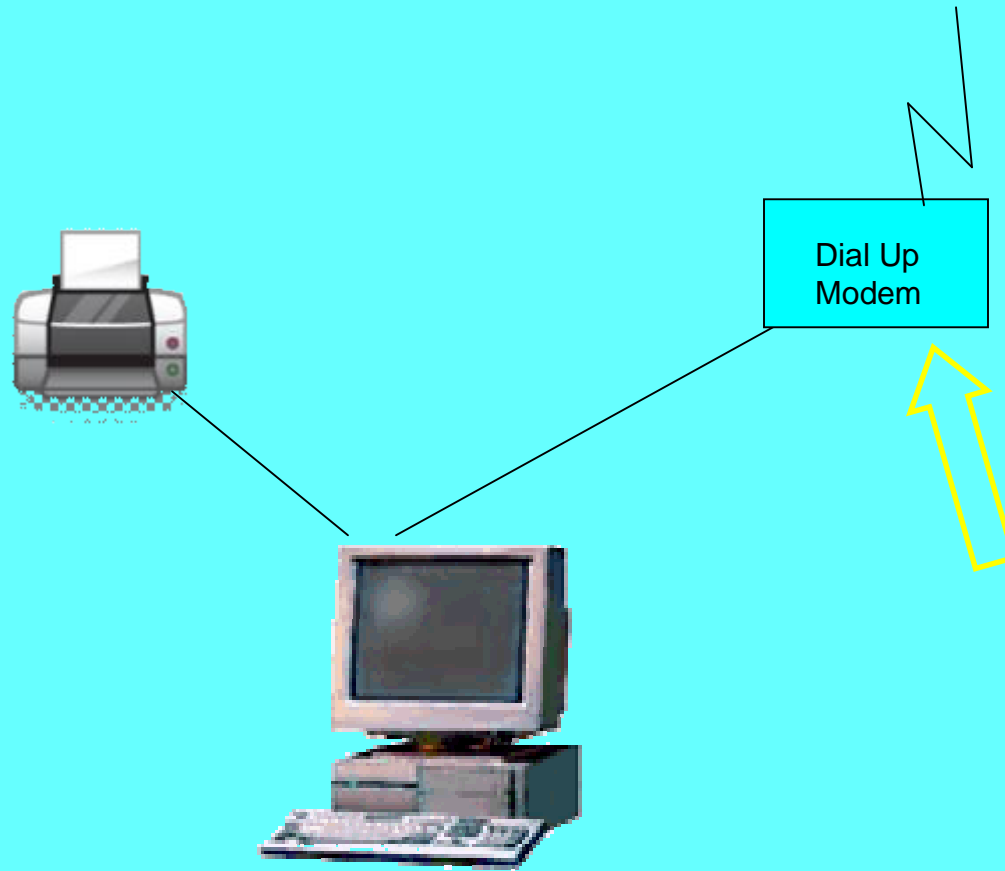

Home Environment B